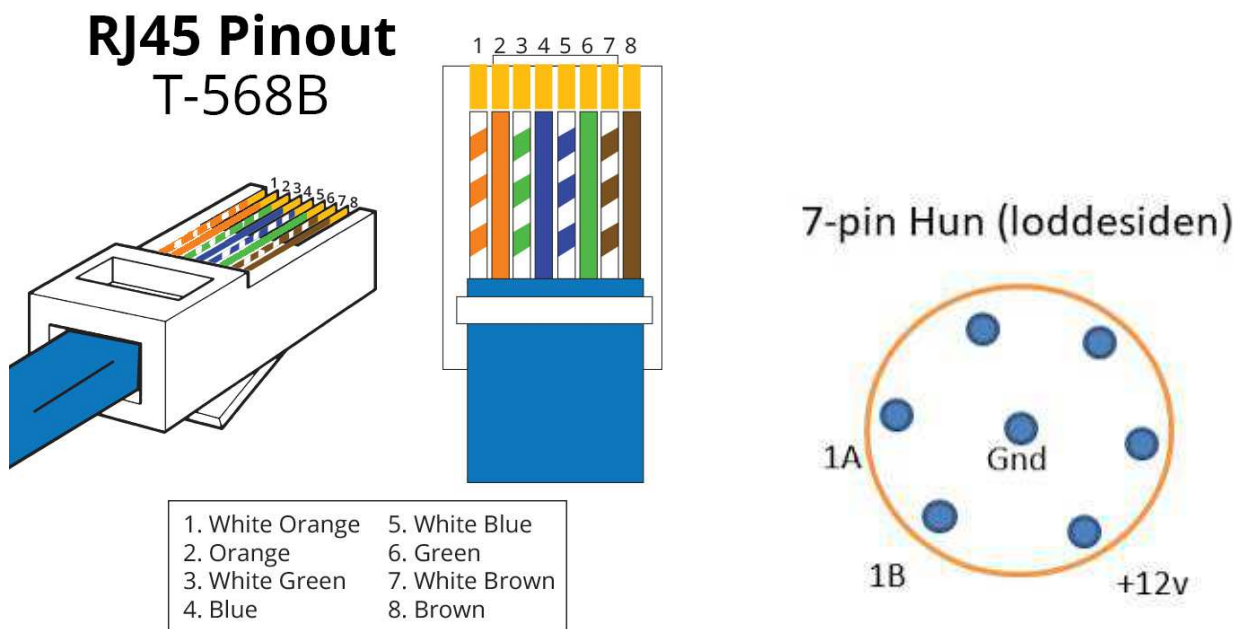

1 Converter to RJ45 with Power from powerbar to USB adapter

RJ45		Large round connector
Pin#	Color	
1	White orange	
2	Orange	
3	White green	Pin 6
4	Blue	Pin 2
5	White blue	Pin 1
6	Green	
7	White brown	Center pin
8	Brown	Center pin